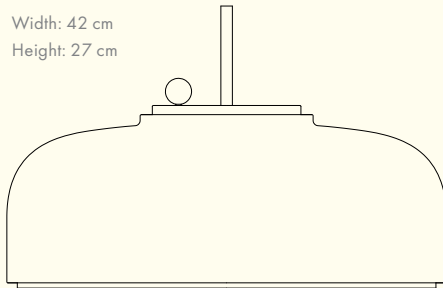

The spherical dimmer on top of PODGY lets you adjust the density and intensity of light, besides changing the look and feel of the lamp, creating a playful interaction between the lamp and you.

COLOURS:

White, Ash Grey, Turmeric Yellow & Navy Blue

MEASUREMENTS:

Width: 42 cm

Height: 27 cm

KRØYER-SÆTTER-LASSEN is a Copenhagen-based design studio. It was founded by Mads Sætter-Lassen and Emil Krøyer in 2014. The duo met at the Royal Danish Academy of Fine Arts, School of Design.